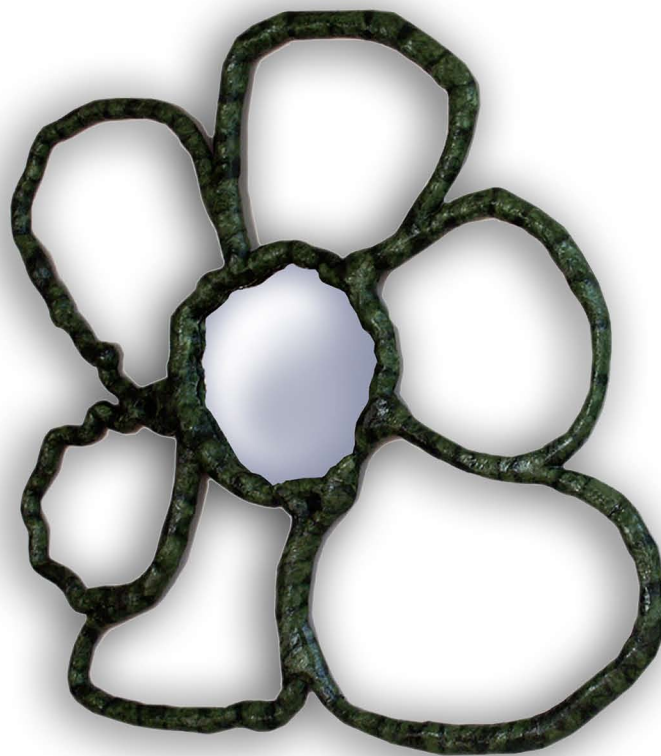

Anne Pierre Malval

ANNE-PIERRE MALVAL CRÉATIONS

FLEUR

110 x 90 CM

MOUSSE, PIGMENTS, MIROIR 30 CM